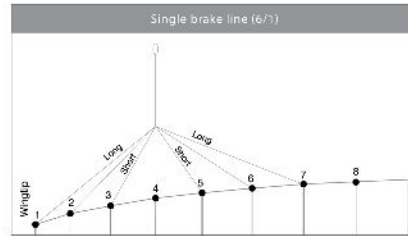

● TANDEM

This line map is specific to this line-set. Revisions can occur. Other manufacturers may label with different line positions. Please, contact us if you require assistance or any information. **IMPORTANT: JYRO TANDEM LINESET IS COMPATIBLE WITH ICARUS TANDEM CANOPY BY NZ AEROSPORTS LTD.**