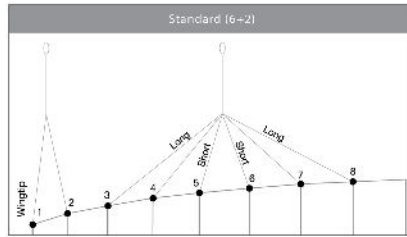

● TANDEM

This line map is specific to this line-set. Revisions can occur. Other manufacturers may label with different line positions. Please, contact us if you require assistance or any information. **IMPORTANT: JYRO TANDEM LINESET IS COMPATIBLE WITH ICARUS TANDEM CANOPY BY NZ AEROSPORTS LTD.**