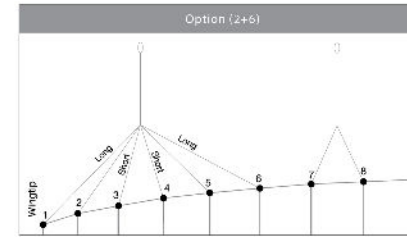

● TANDEM

This line map is specific to this line-set. Revisions can occur. Other manufacturers may label with different line positions. Please, contact us if you require assistance or any information. **IMPORTANT: JYRO TANDEM LINESET IS COMPATIBLE WITH ICARUS TANDEM CANOPY BY NZ AEROSPORTS LTD.**