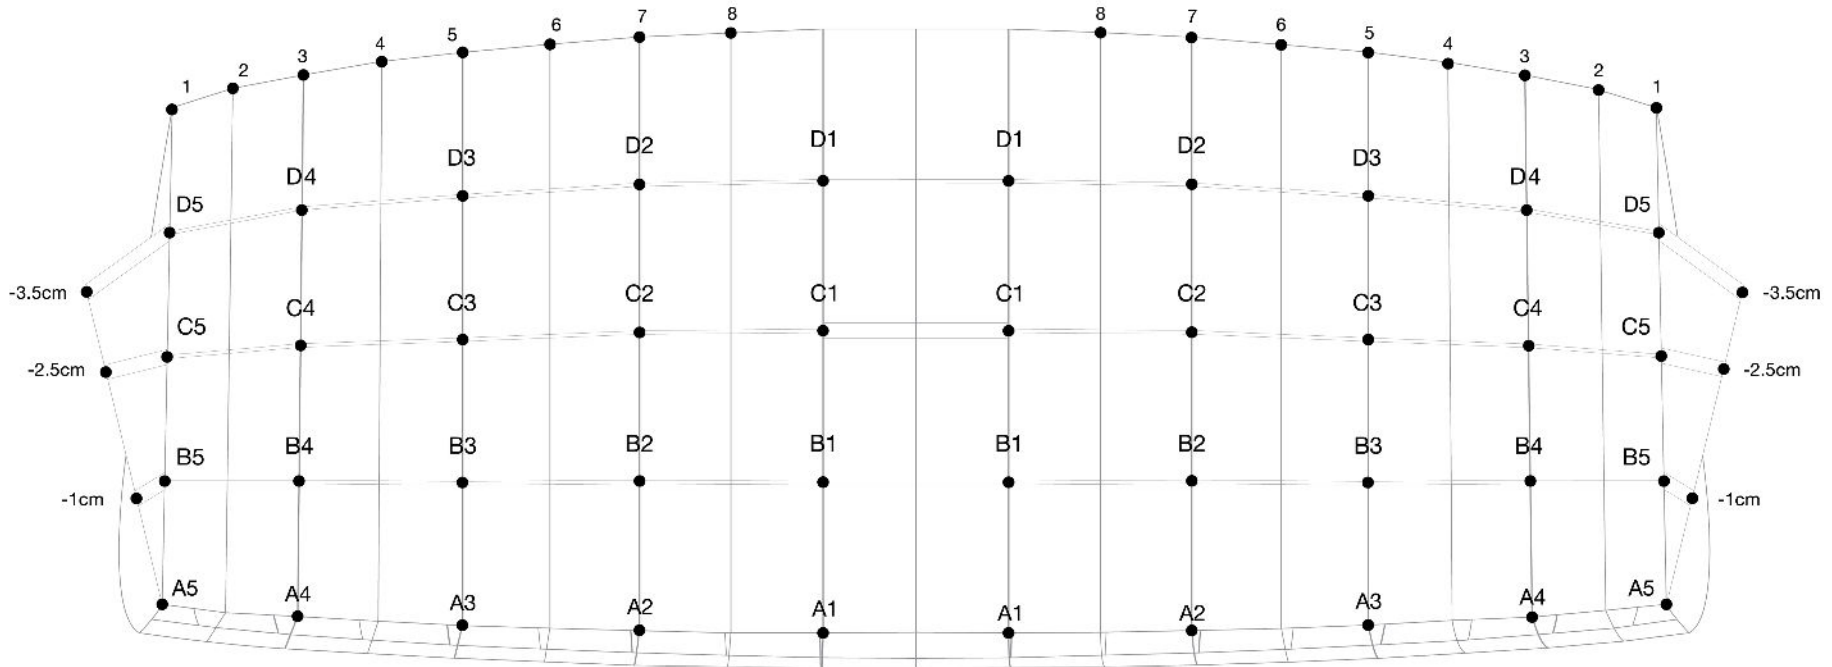

● TANDEM

This line map is specific to this line-set. Revisions can occur. Other manufacturers may label with different line positions. Please, contact us if you require assistance or any information. **IMPORTANT: JYRO TANDEM LINESET IS COMPATIBLE WITH ICARUS TANDEM CANOPY BY NZ AEROSPORTS LTD.**