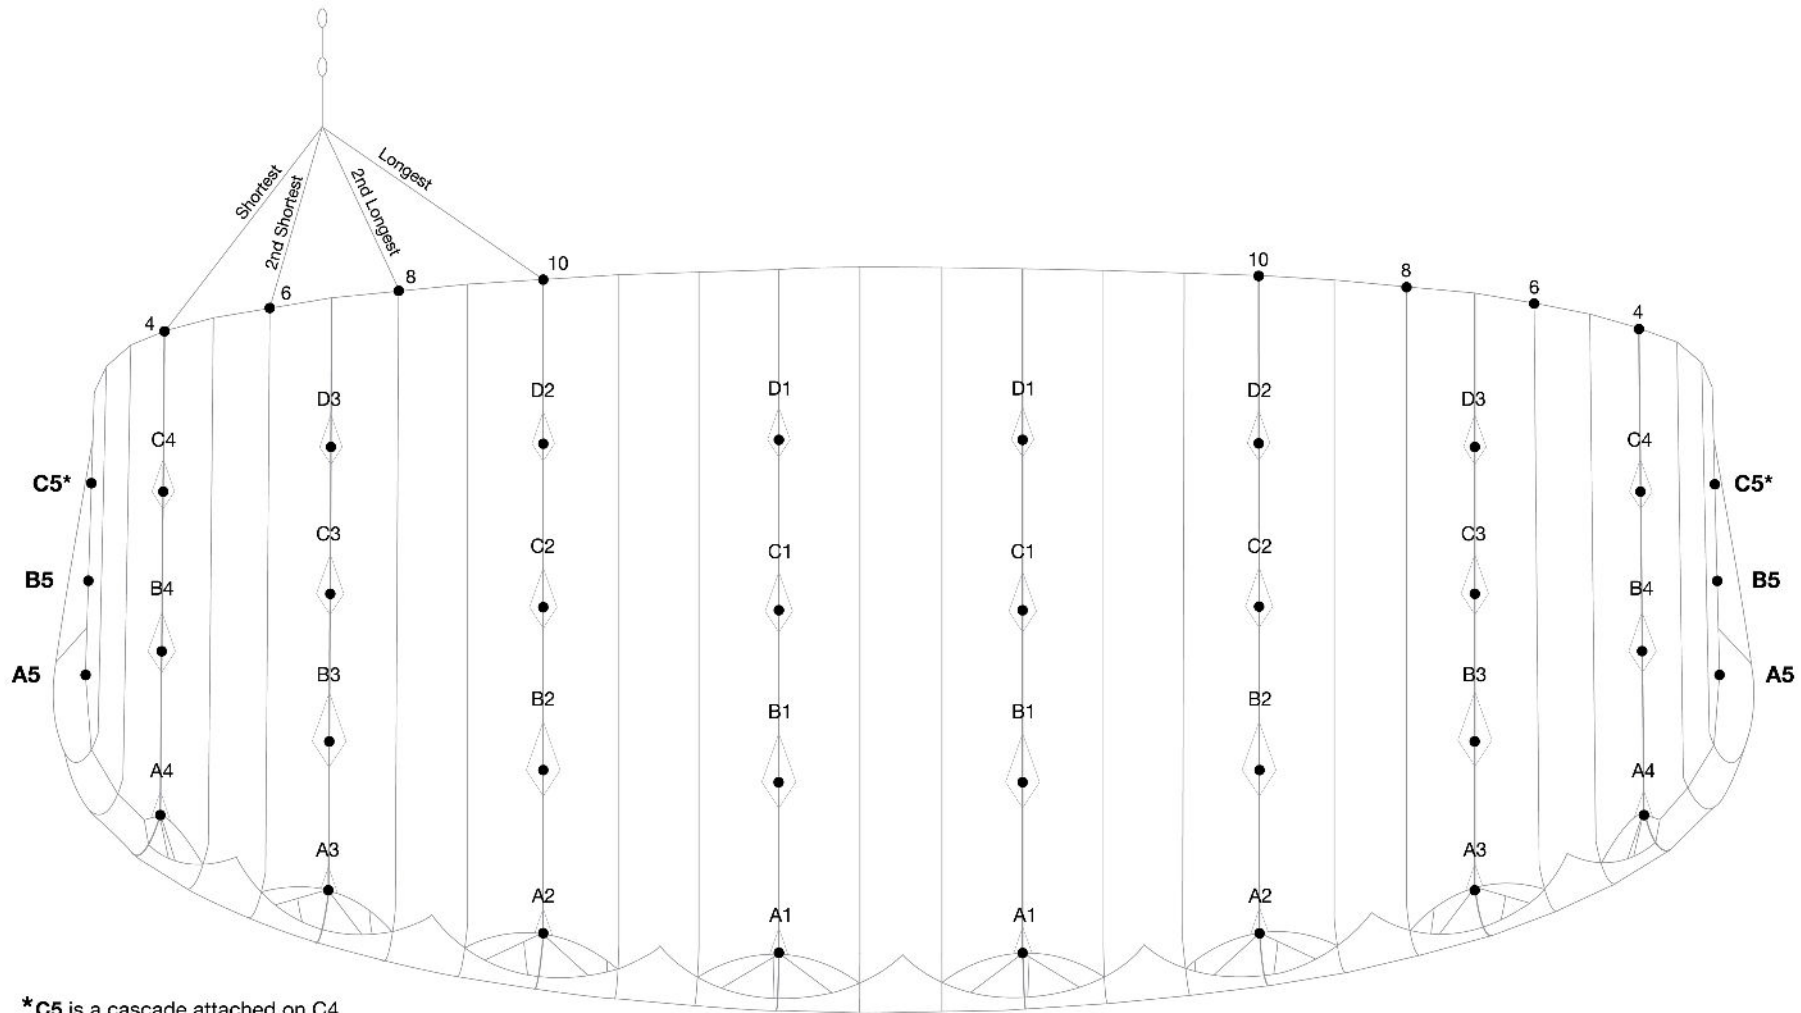

● PETRA

*C5 is a cascade attached on C4

This line map is specific to this line-set. Revisions can occur. Other manufacturers may label with different line positions. Please, contact us if you require assistance or any information. IMPORTANT: JYRO PETRA LINESET IS COMPATIBLE WITH ICARUS PETRA CANOPY BY NZ AEROSPORTS LTD.