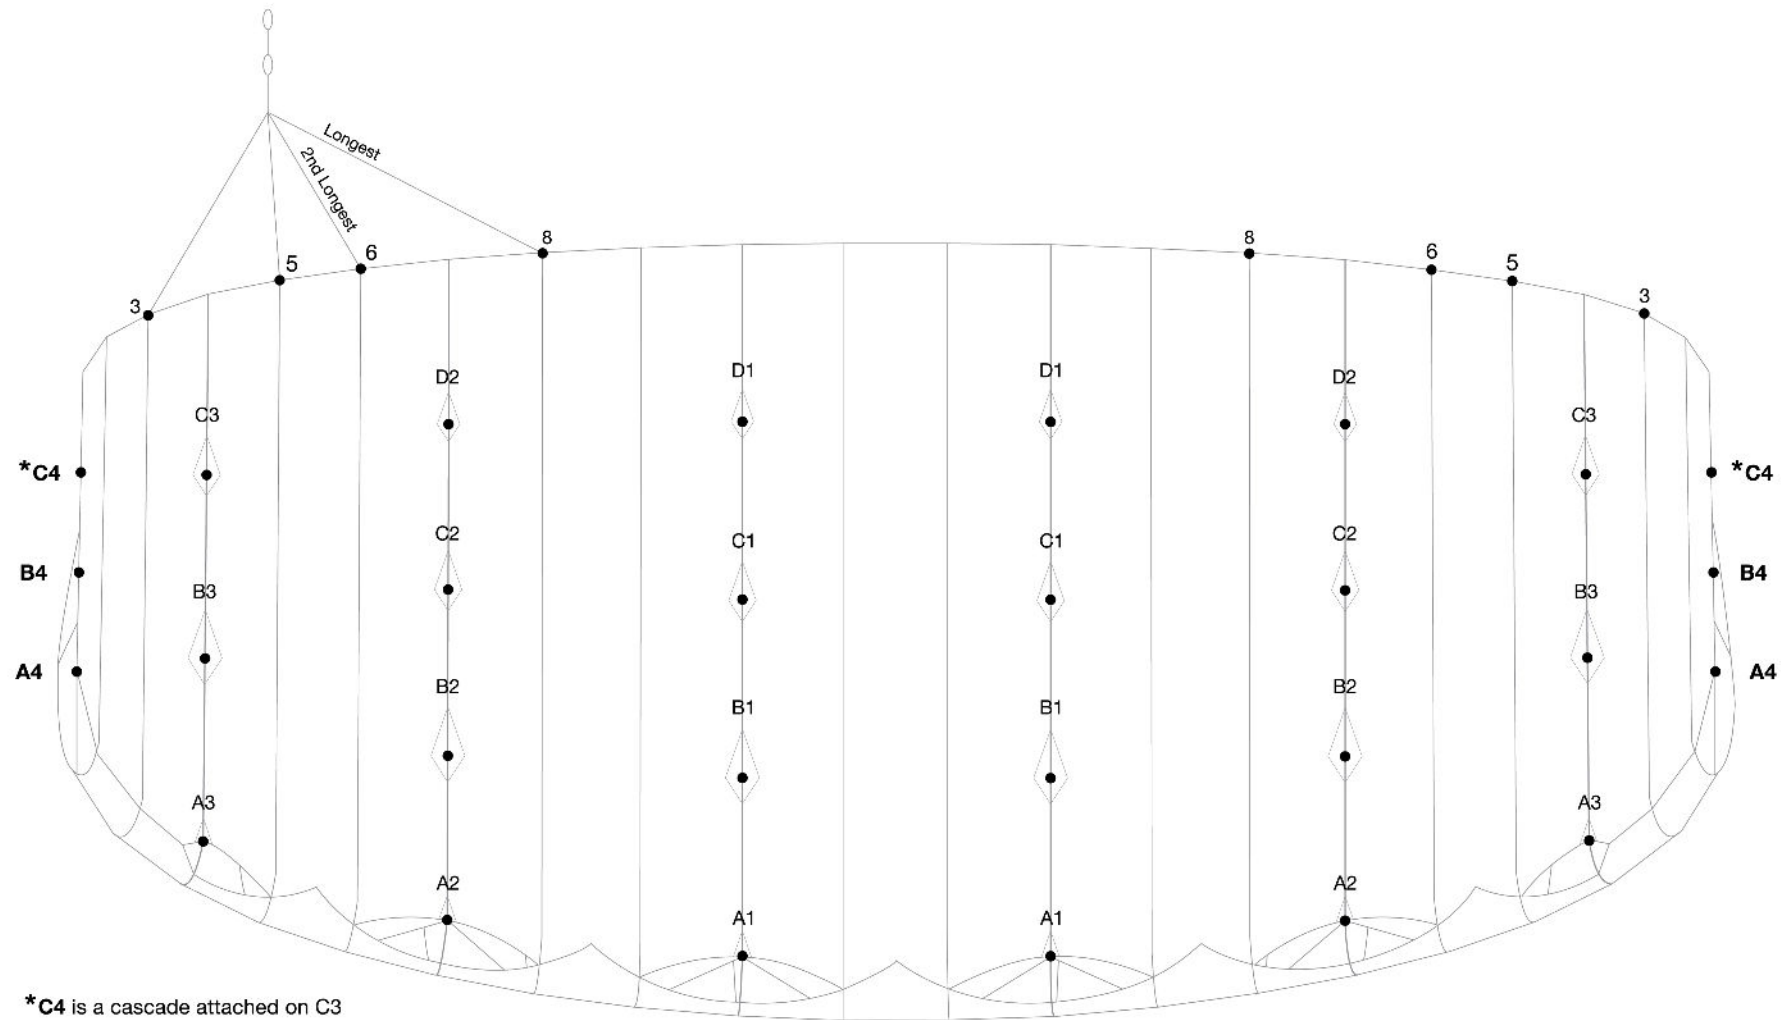

● LEIA

This line map is specific to this line-set. Revisions can occur. Other manufacturers may label with different line positions. Please, contact us if you require assistance or any information. IMPORTANT: JYRO LEIA LINESET IS COMPATIBLE WITH ICARUS LEIA CANOPY BY NZ AEROSPORTS LTD.