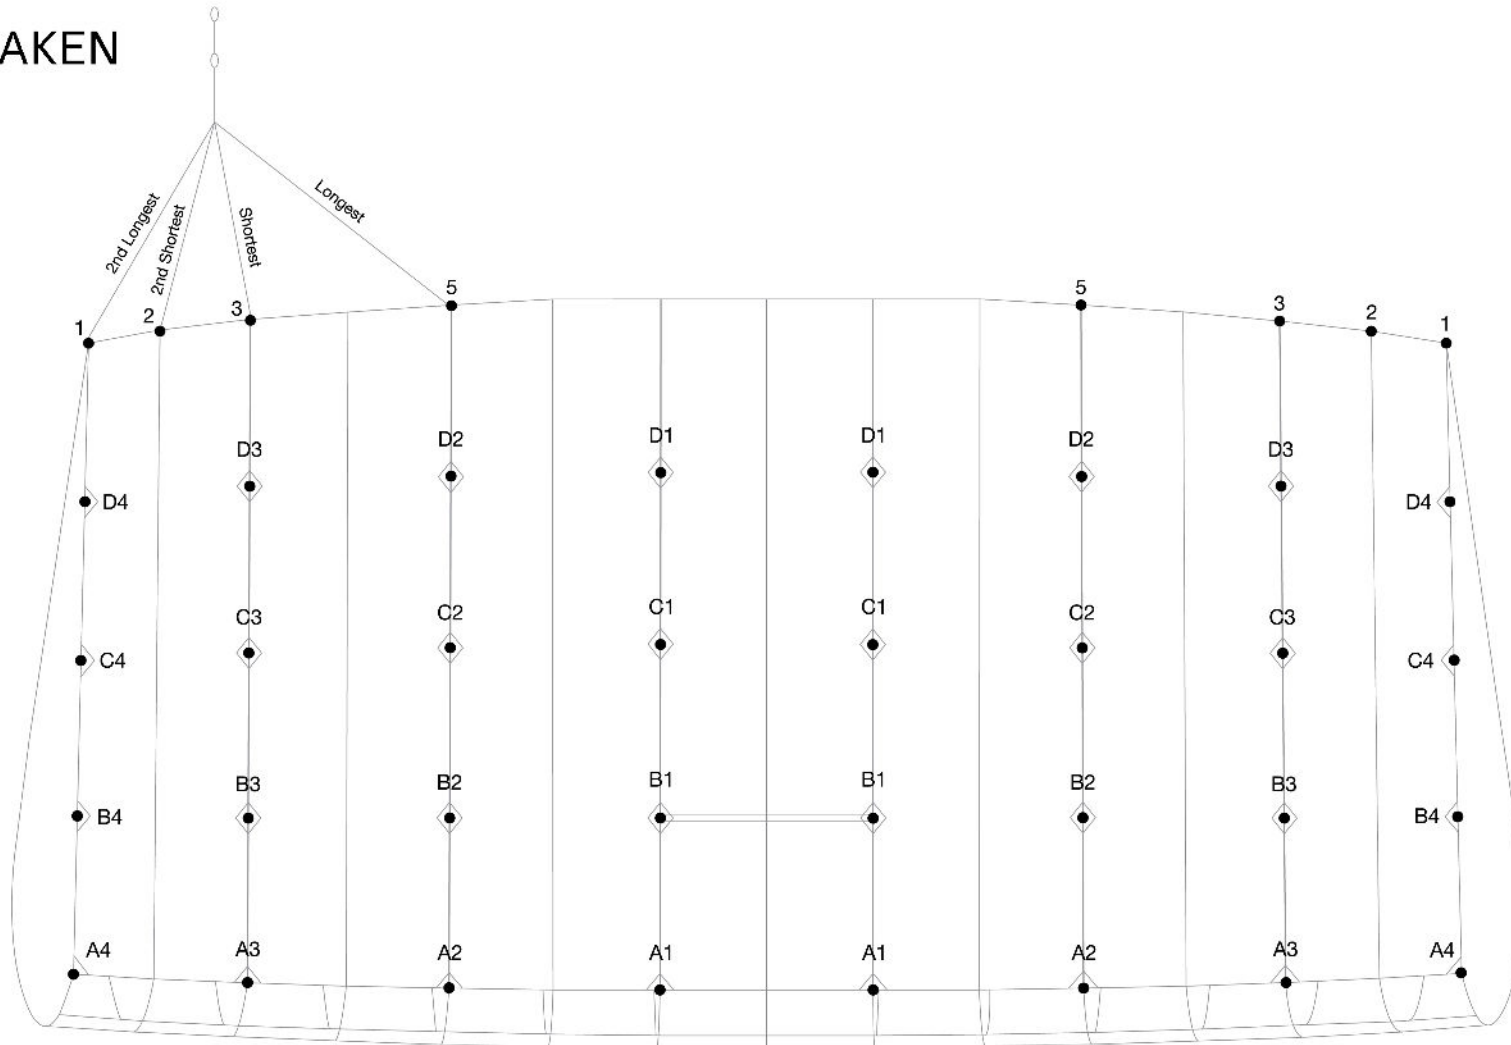

# ● KRAKEN

This line map is specific to this line-set. Revisions can occur. Other manufacturers may label with different line positions. Please, contact us if you require assistance or any information. **IMPORTANT: JYRO KRAKEN LINESET IS COMPATIBLE WITH ICARUS KRAKEN CANOPY BY NZ AEROSPORTS LTD.**