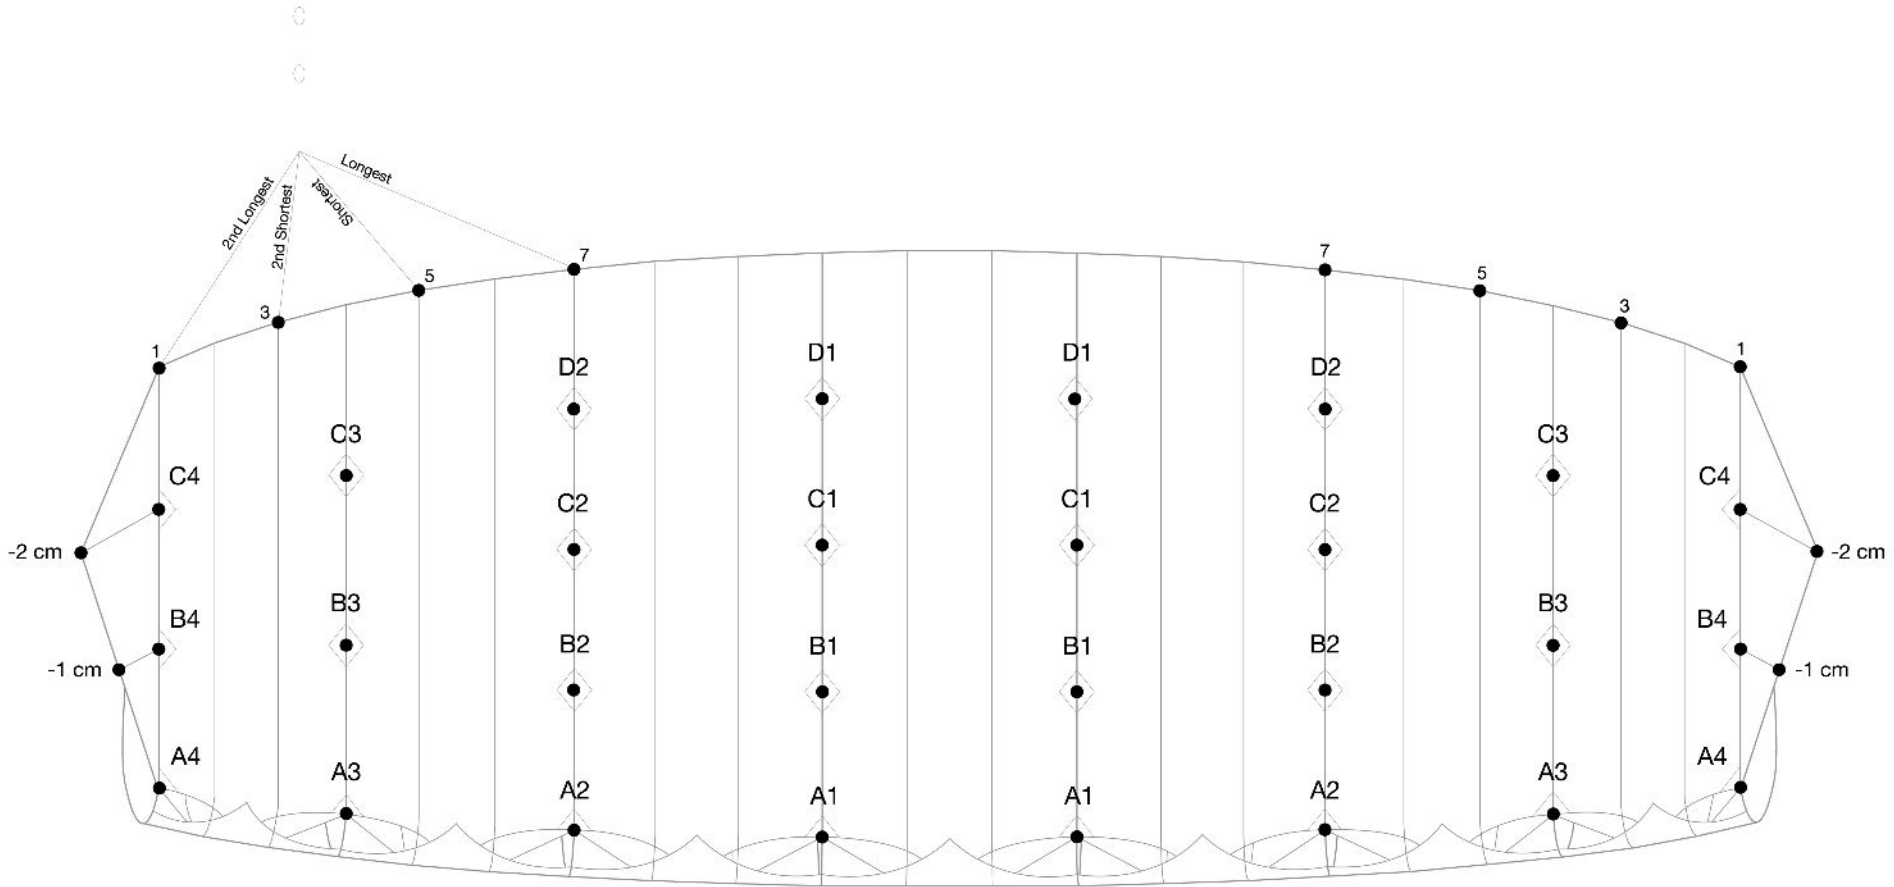

● JFX2

This line map is specific to this line-set. Revisions can occur. Other manufacturers may label with different line positions. Please, contact us if you require assistance or any information. **IMPORTANT: JYRO JFX2 LINESET IS COMPATIBLE WITH ICARUS JFX2 CANOPY BY NZ AEROSPORTS LTD.**