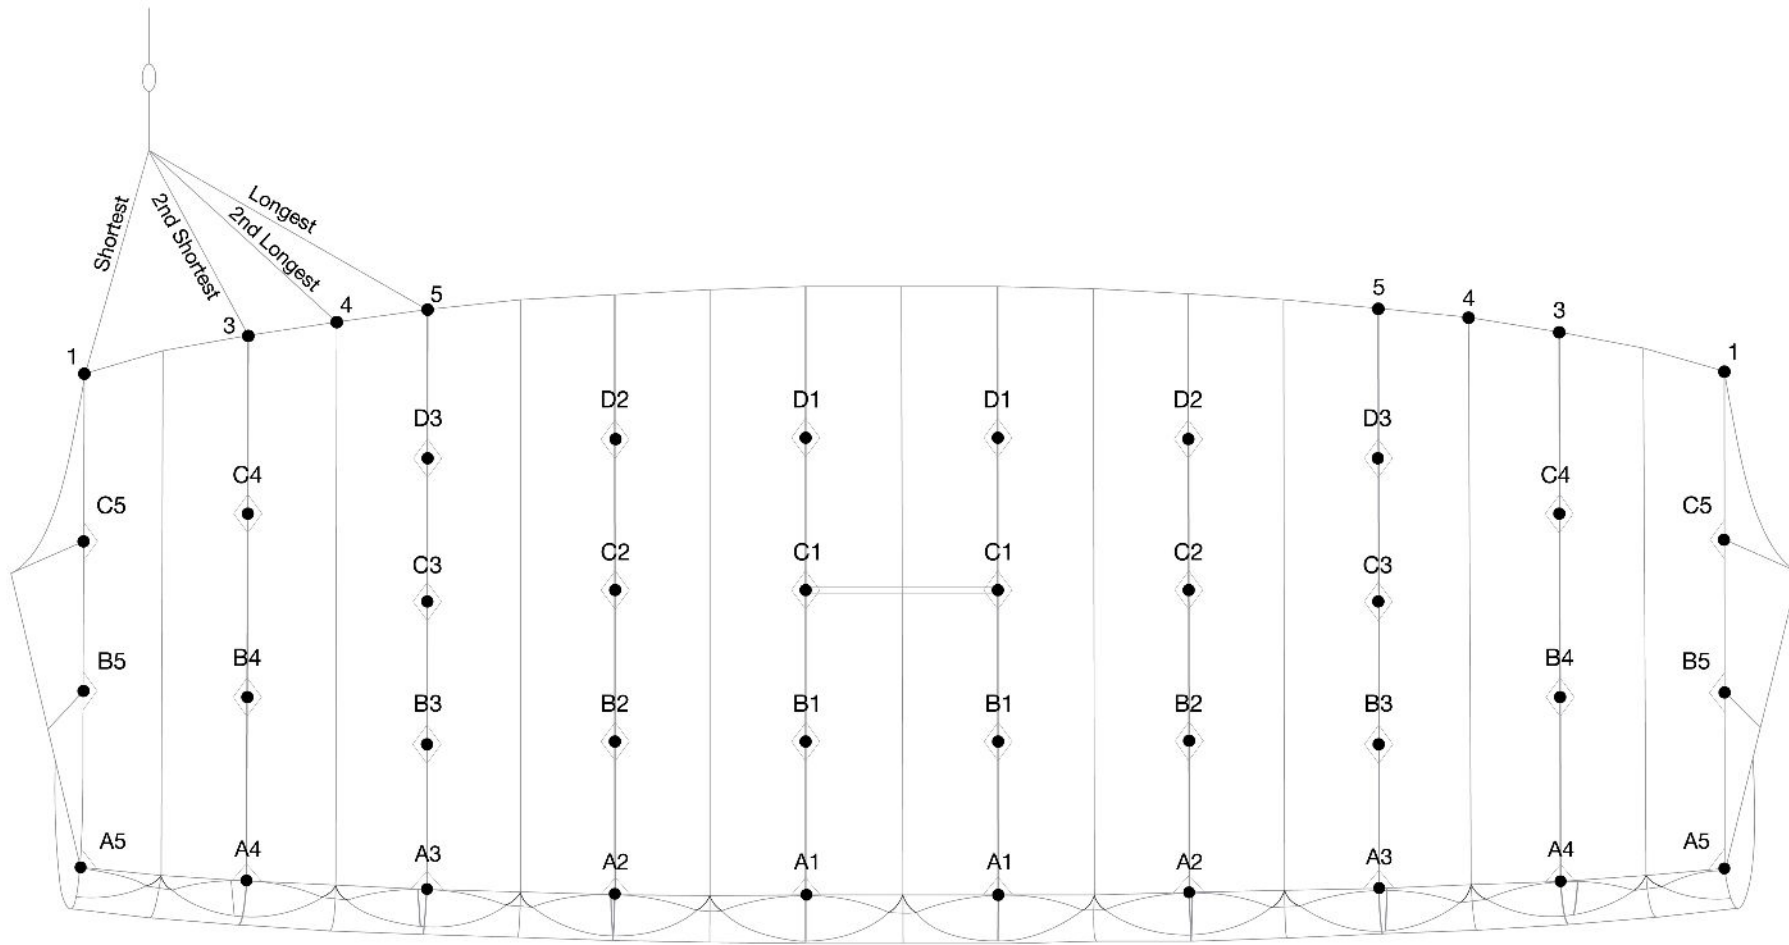

# ● CROSSFIRE 3

This line map is specific to this line-set. Revisions can occur. Other manufacturers may label with different line positions. Please, contact us if you require assistance or any information. IMPORTANT: JYRO CROSSFIRE 3 LINESET IS COMPATIBLE WITH ICARUS CROSSFIRE 3 CANOPY BY NZ AEROSPORTS LTD.