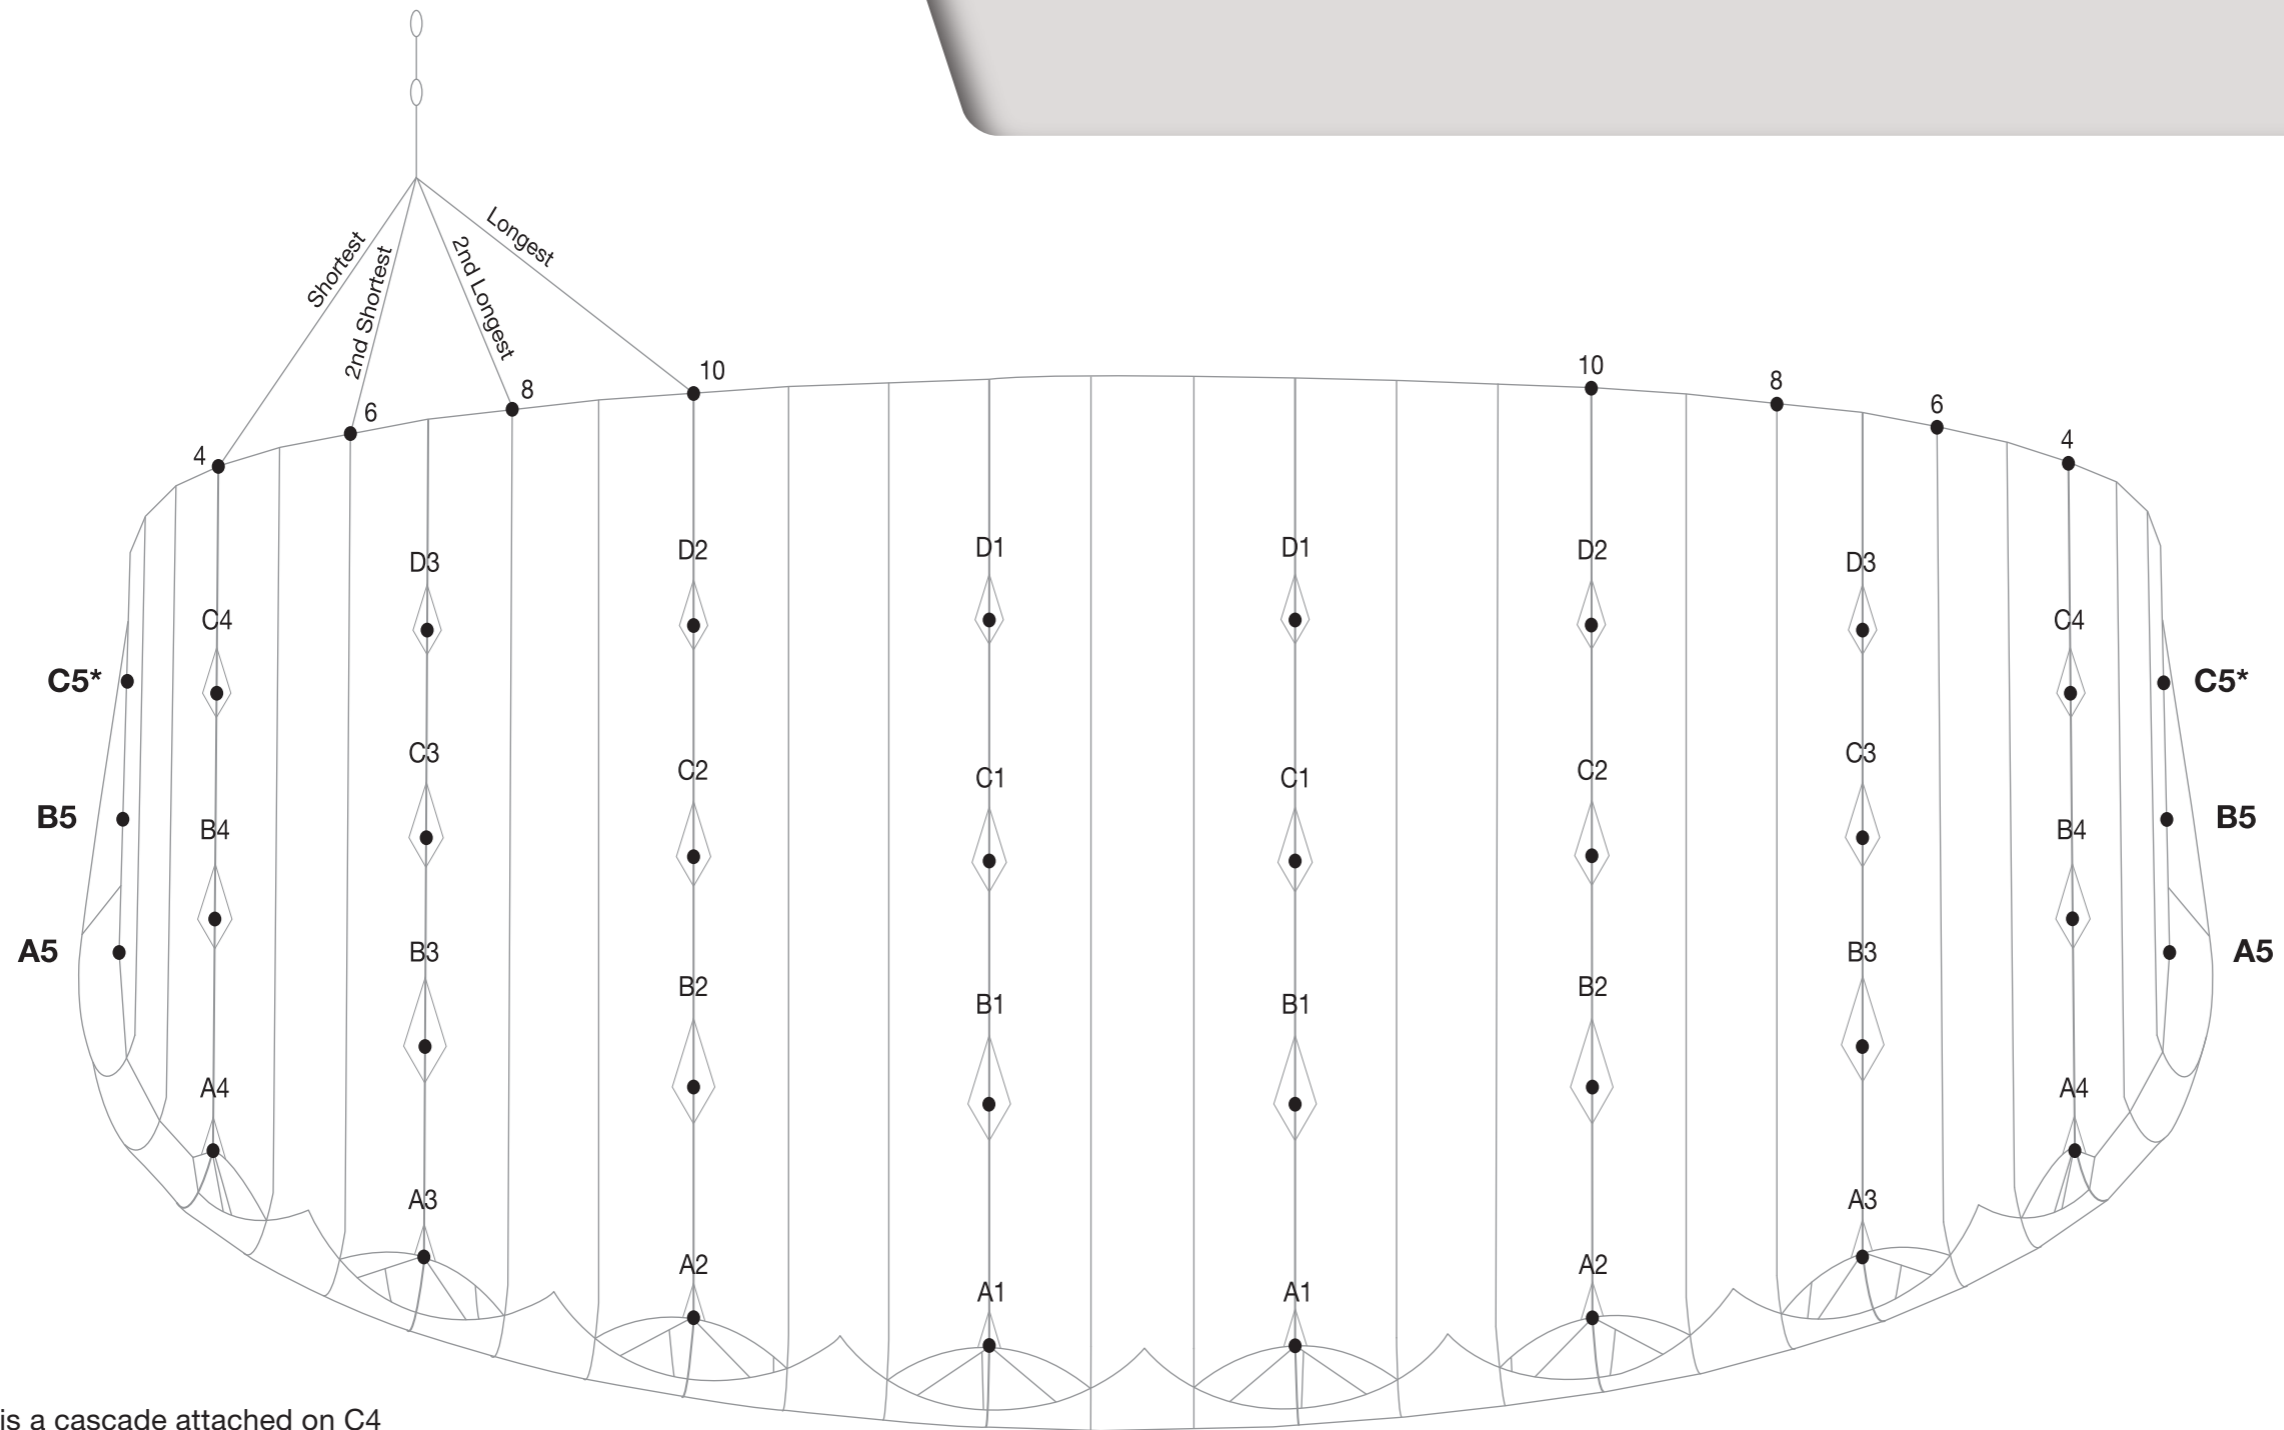

● **SOFIA**

\*C5 is a cascade attached on C4

This line map is specific to this line-set. Revisions can occur.  
Please, contact us if you require assistance or any information.

**NZ AEROSPORTS LTD**  
Level 1, 137 Great North Road, Grey Lynn, Auckland, New Zealand  
Phone: +64 9 360 0045, info@nzaerosports.com  
[www.nzaerosports.com](http://www.nzaerosports.com)