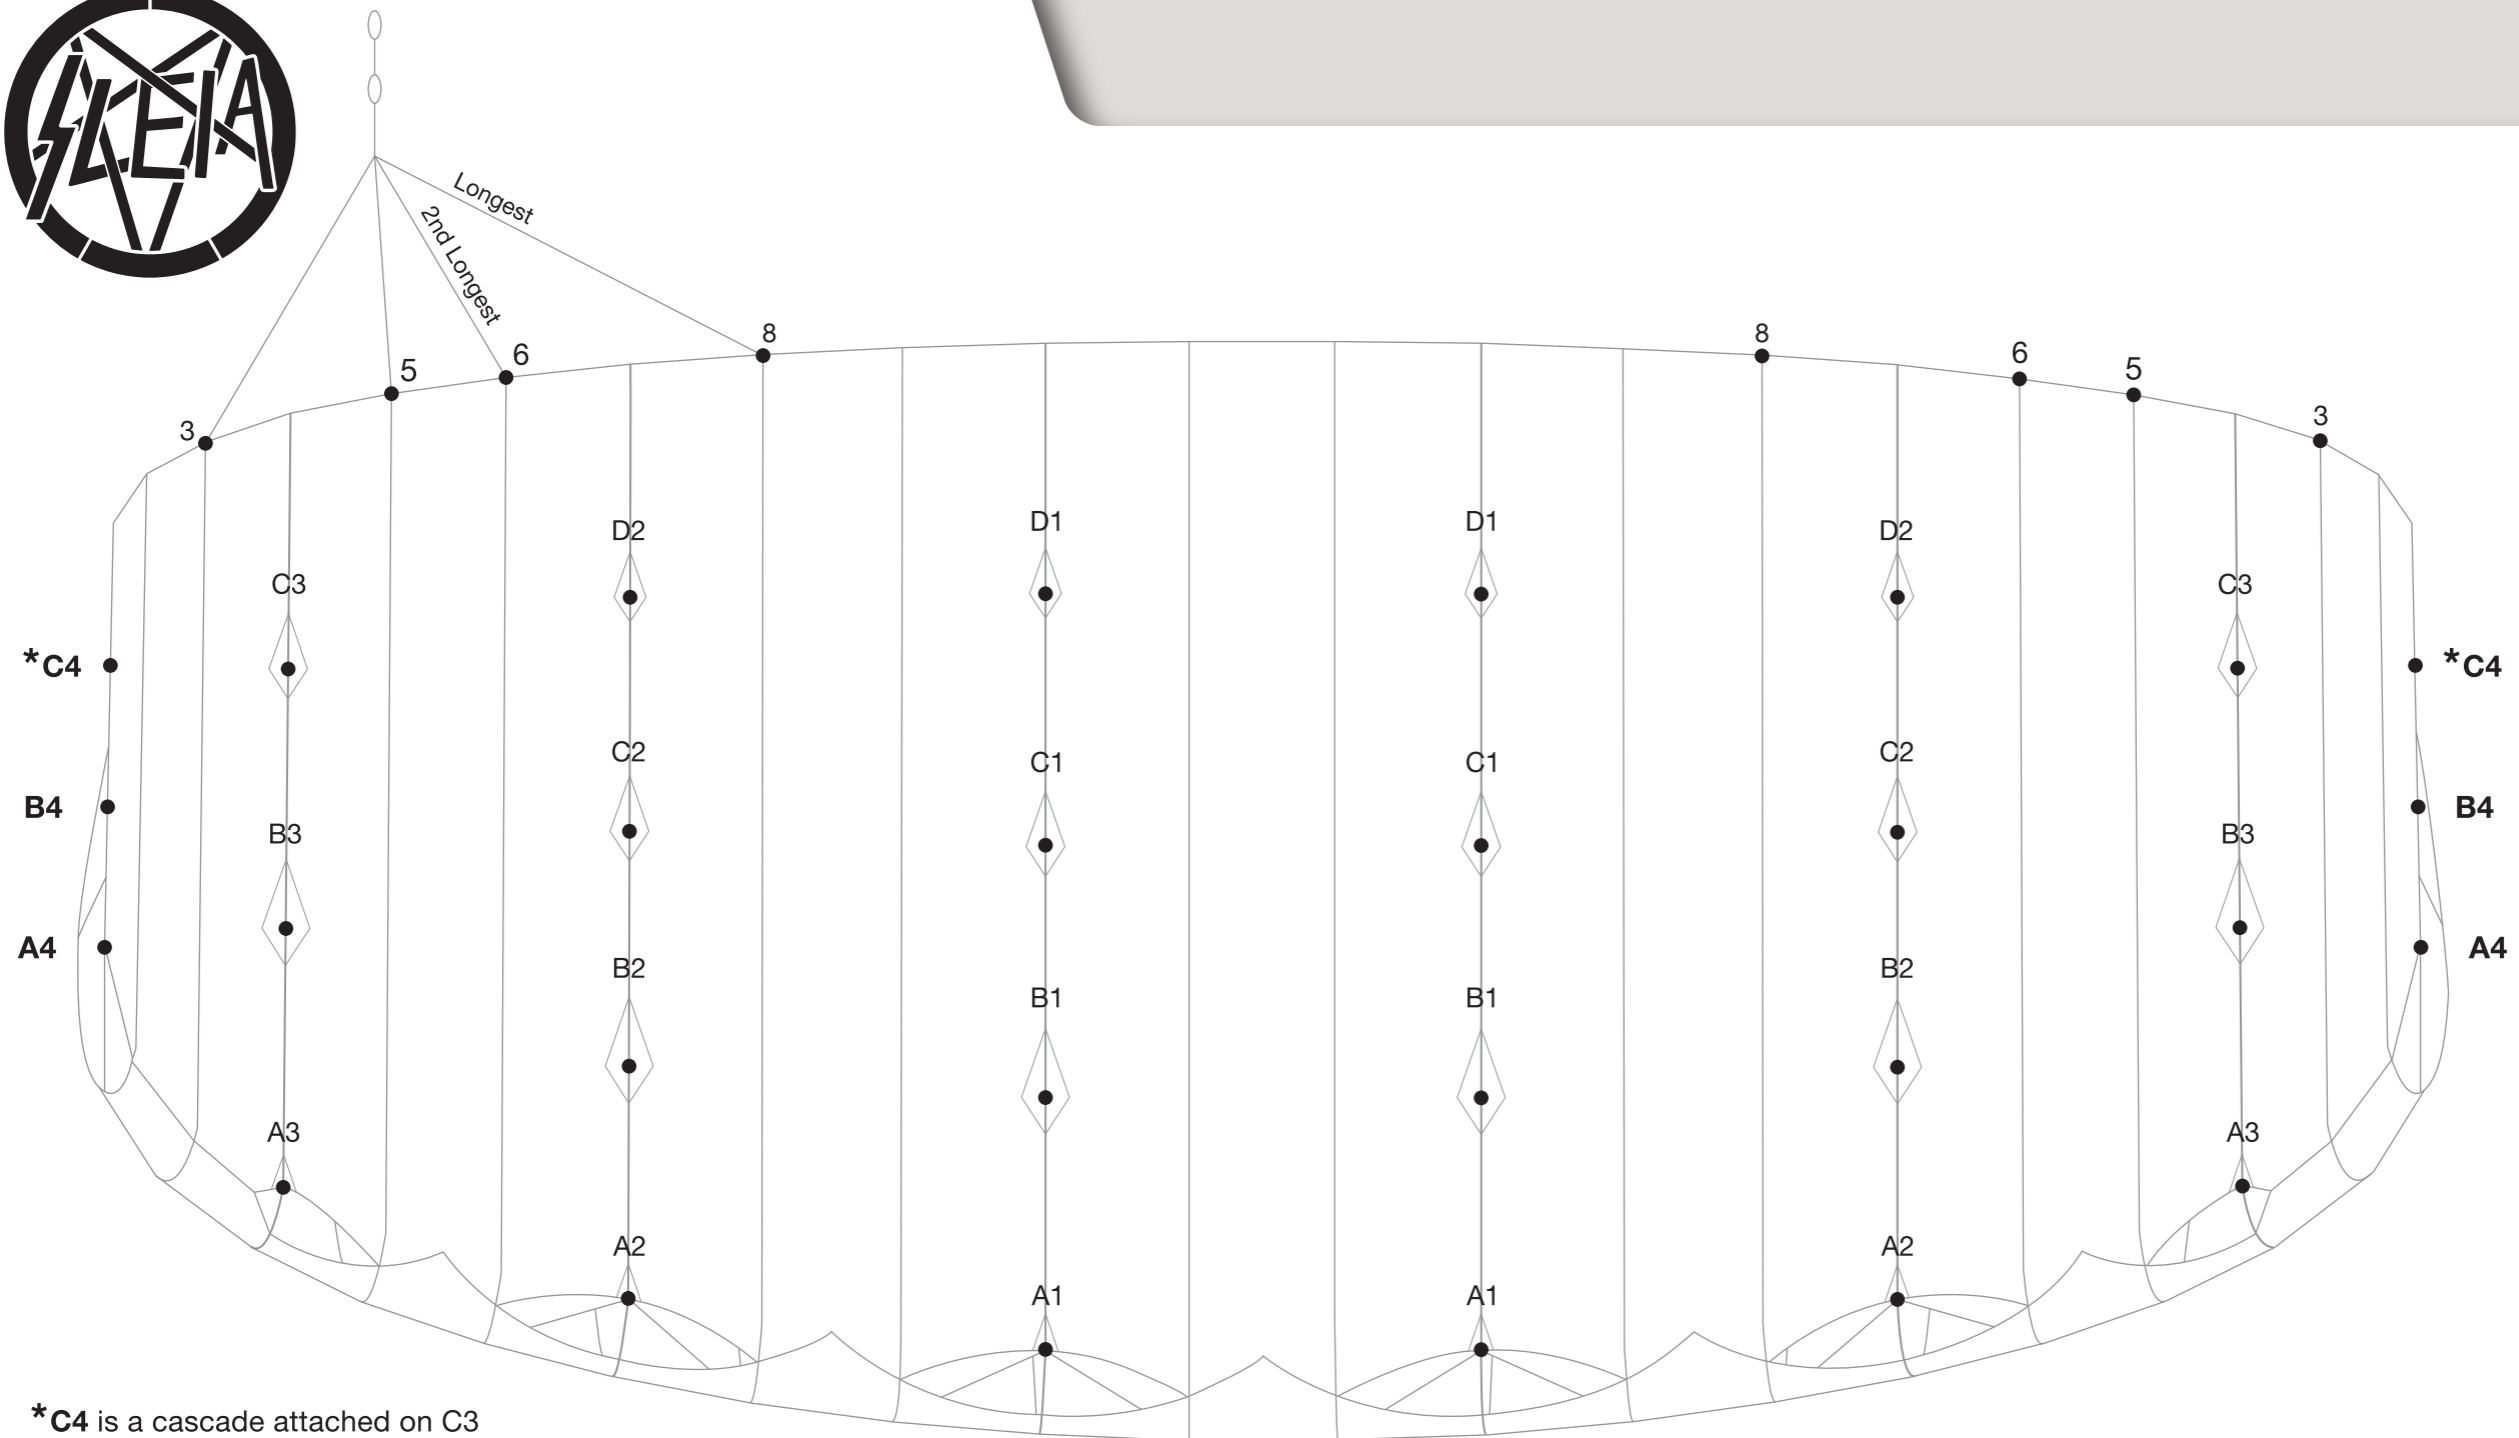

● SLEIA

*C4 is a cascade attached on C3

This line map is specific to this line-set. Revisions can occur.
Please, contact us if you require assistance or any information.

NZ AEROSPORTS LTD
Level 1, 137 Great North Road, Grey Lynn, Auckland, New Zealand
Phone: +64 9 360 0045, info@nzaerosports.com
www.nzaerosports.com