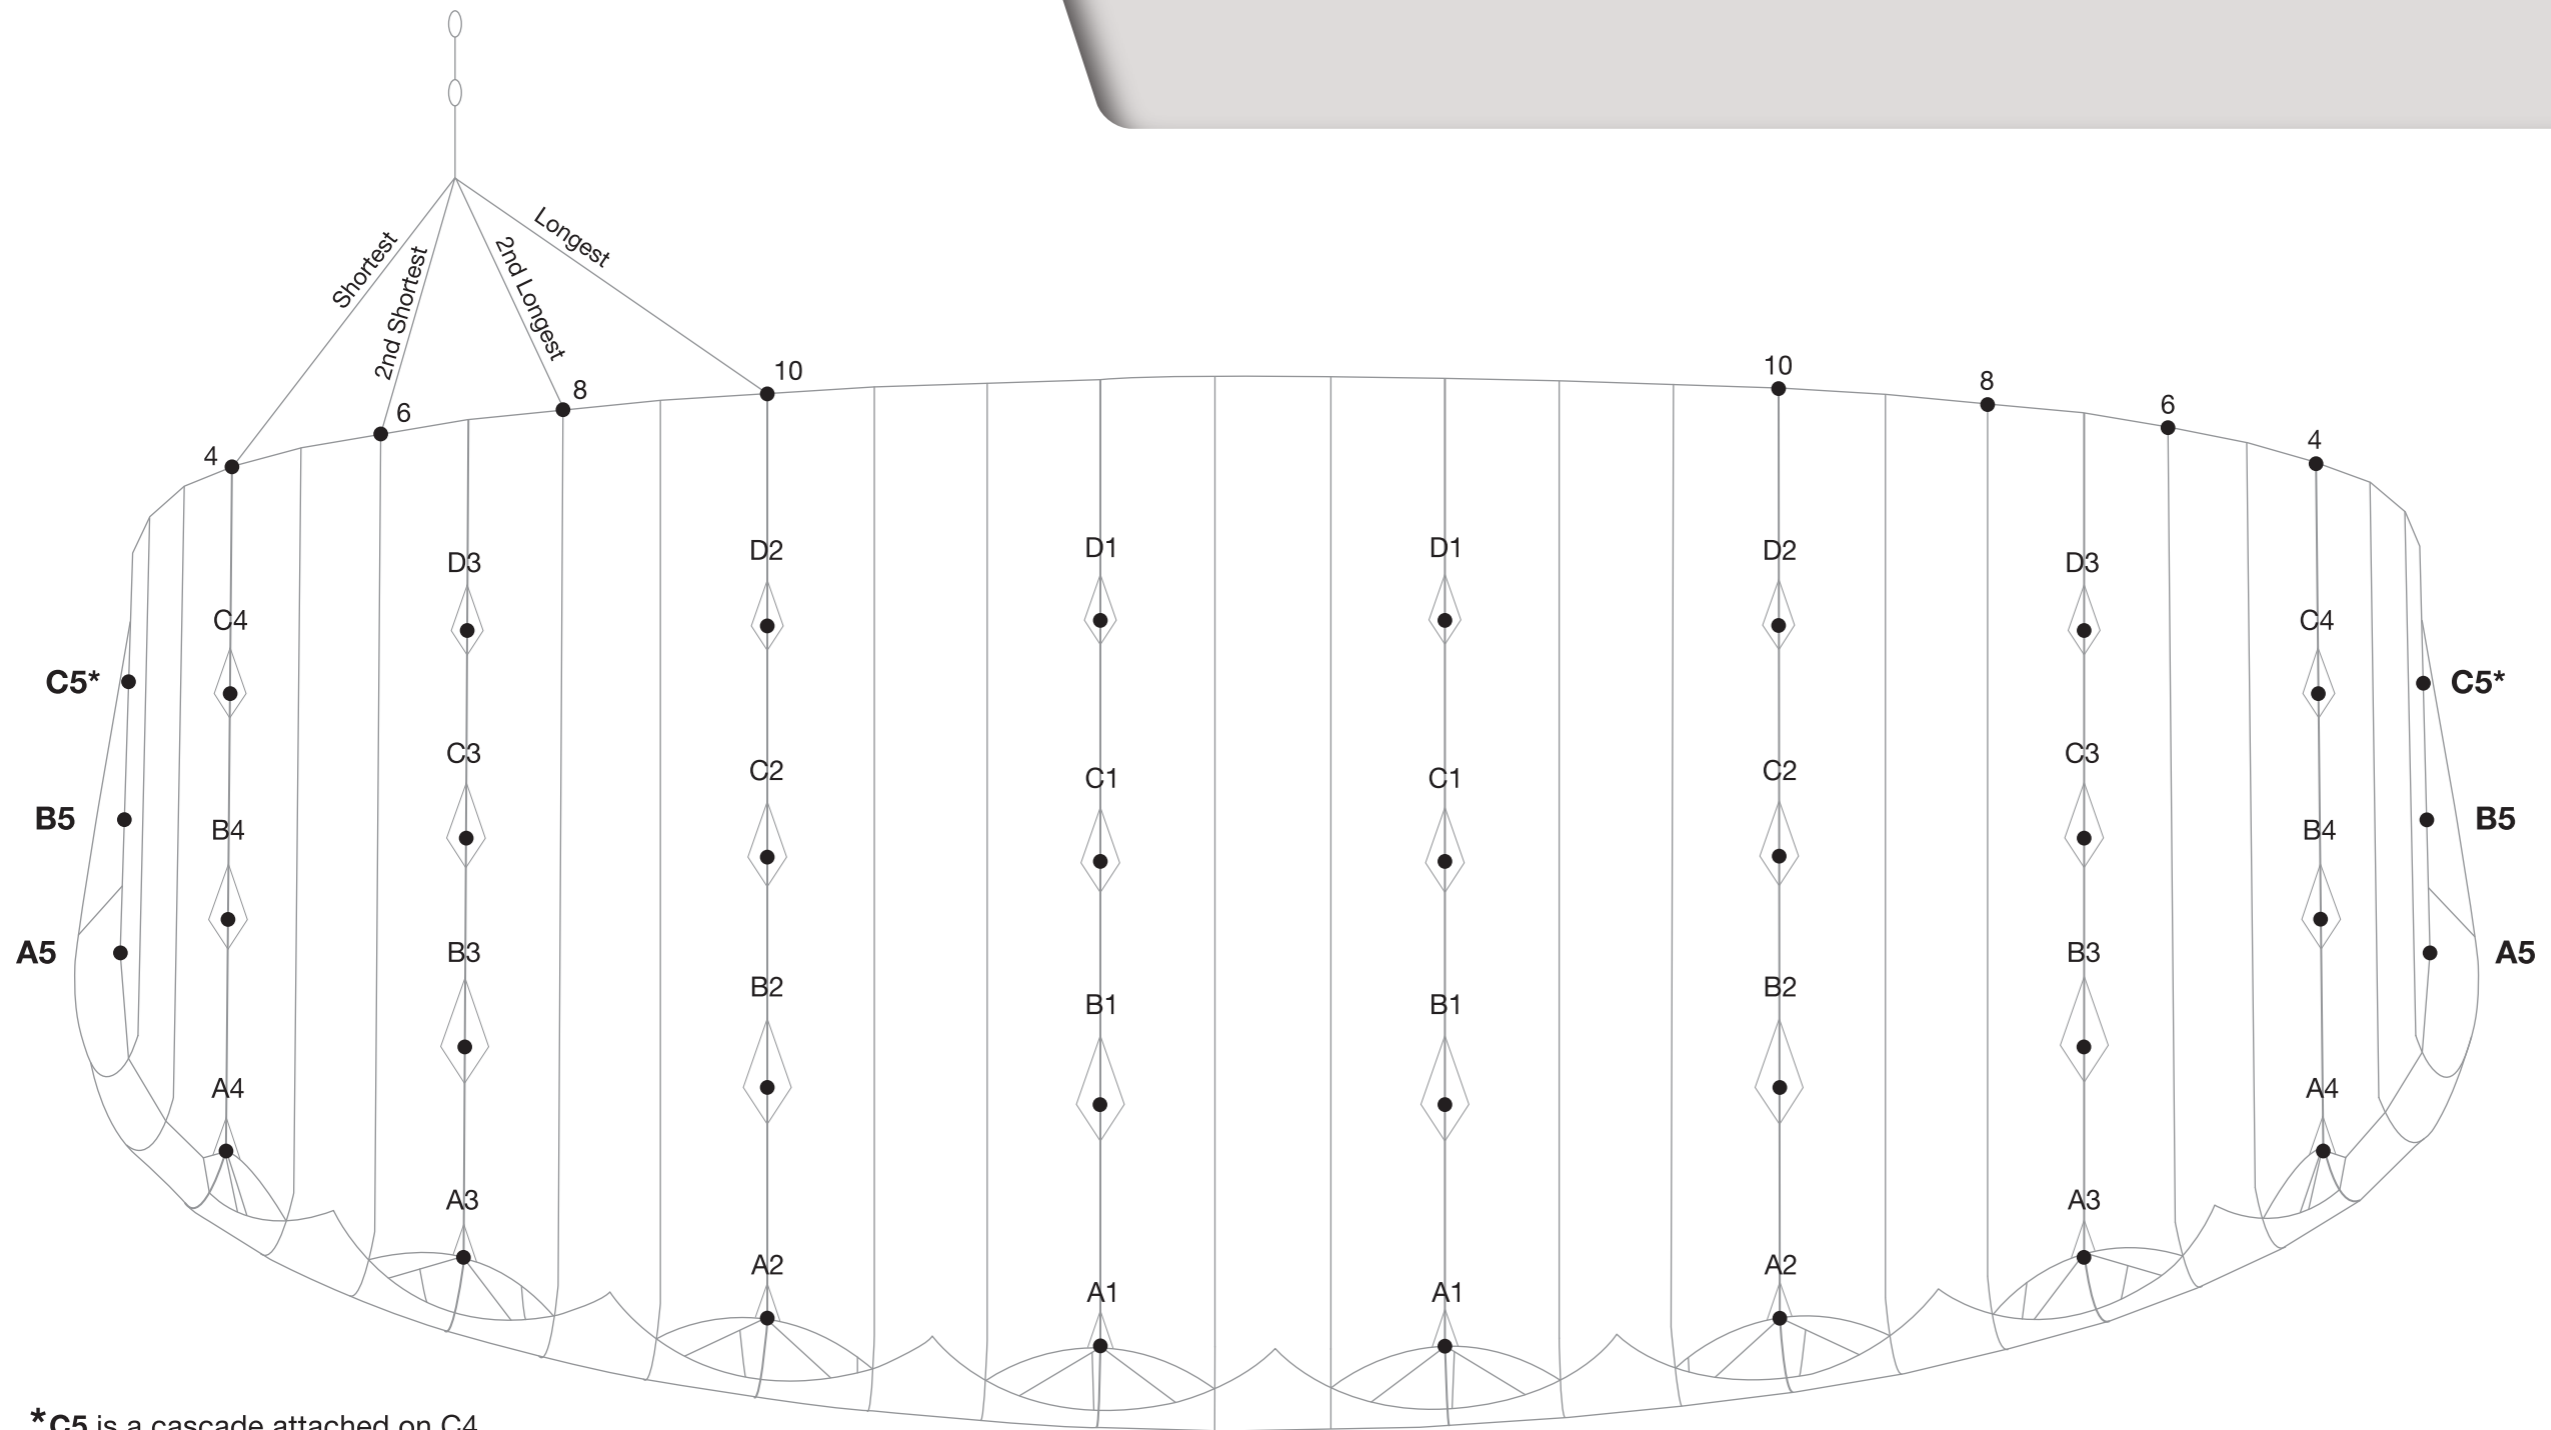

● PETRA

*C5 is a cascade attached on C4

This line map is specific to this line-set. Revisions can occur.
Please, contact us if you require assistance or any information.

NZ AEROSPORTS LTD
Level 1, 137 Great North Road, Grey Lynn, Auckland, New Zealand
Phone: +64 9 360 0045, info@nzaerosports.com
www.nzaerosports.com