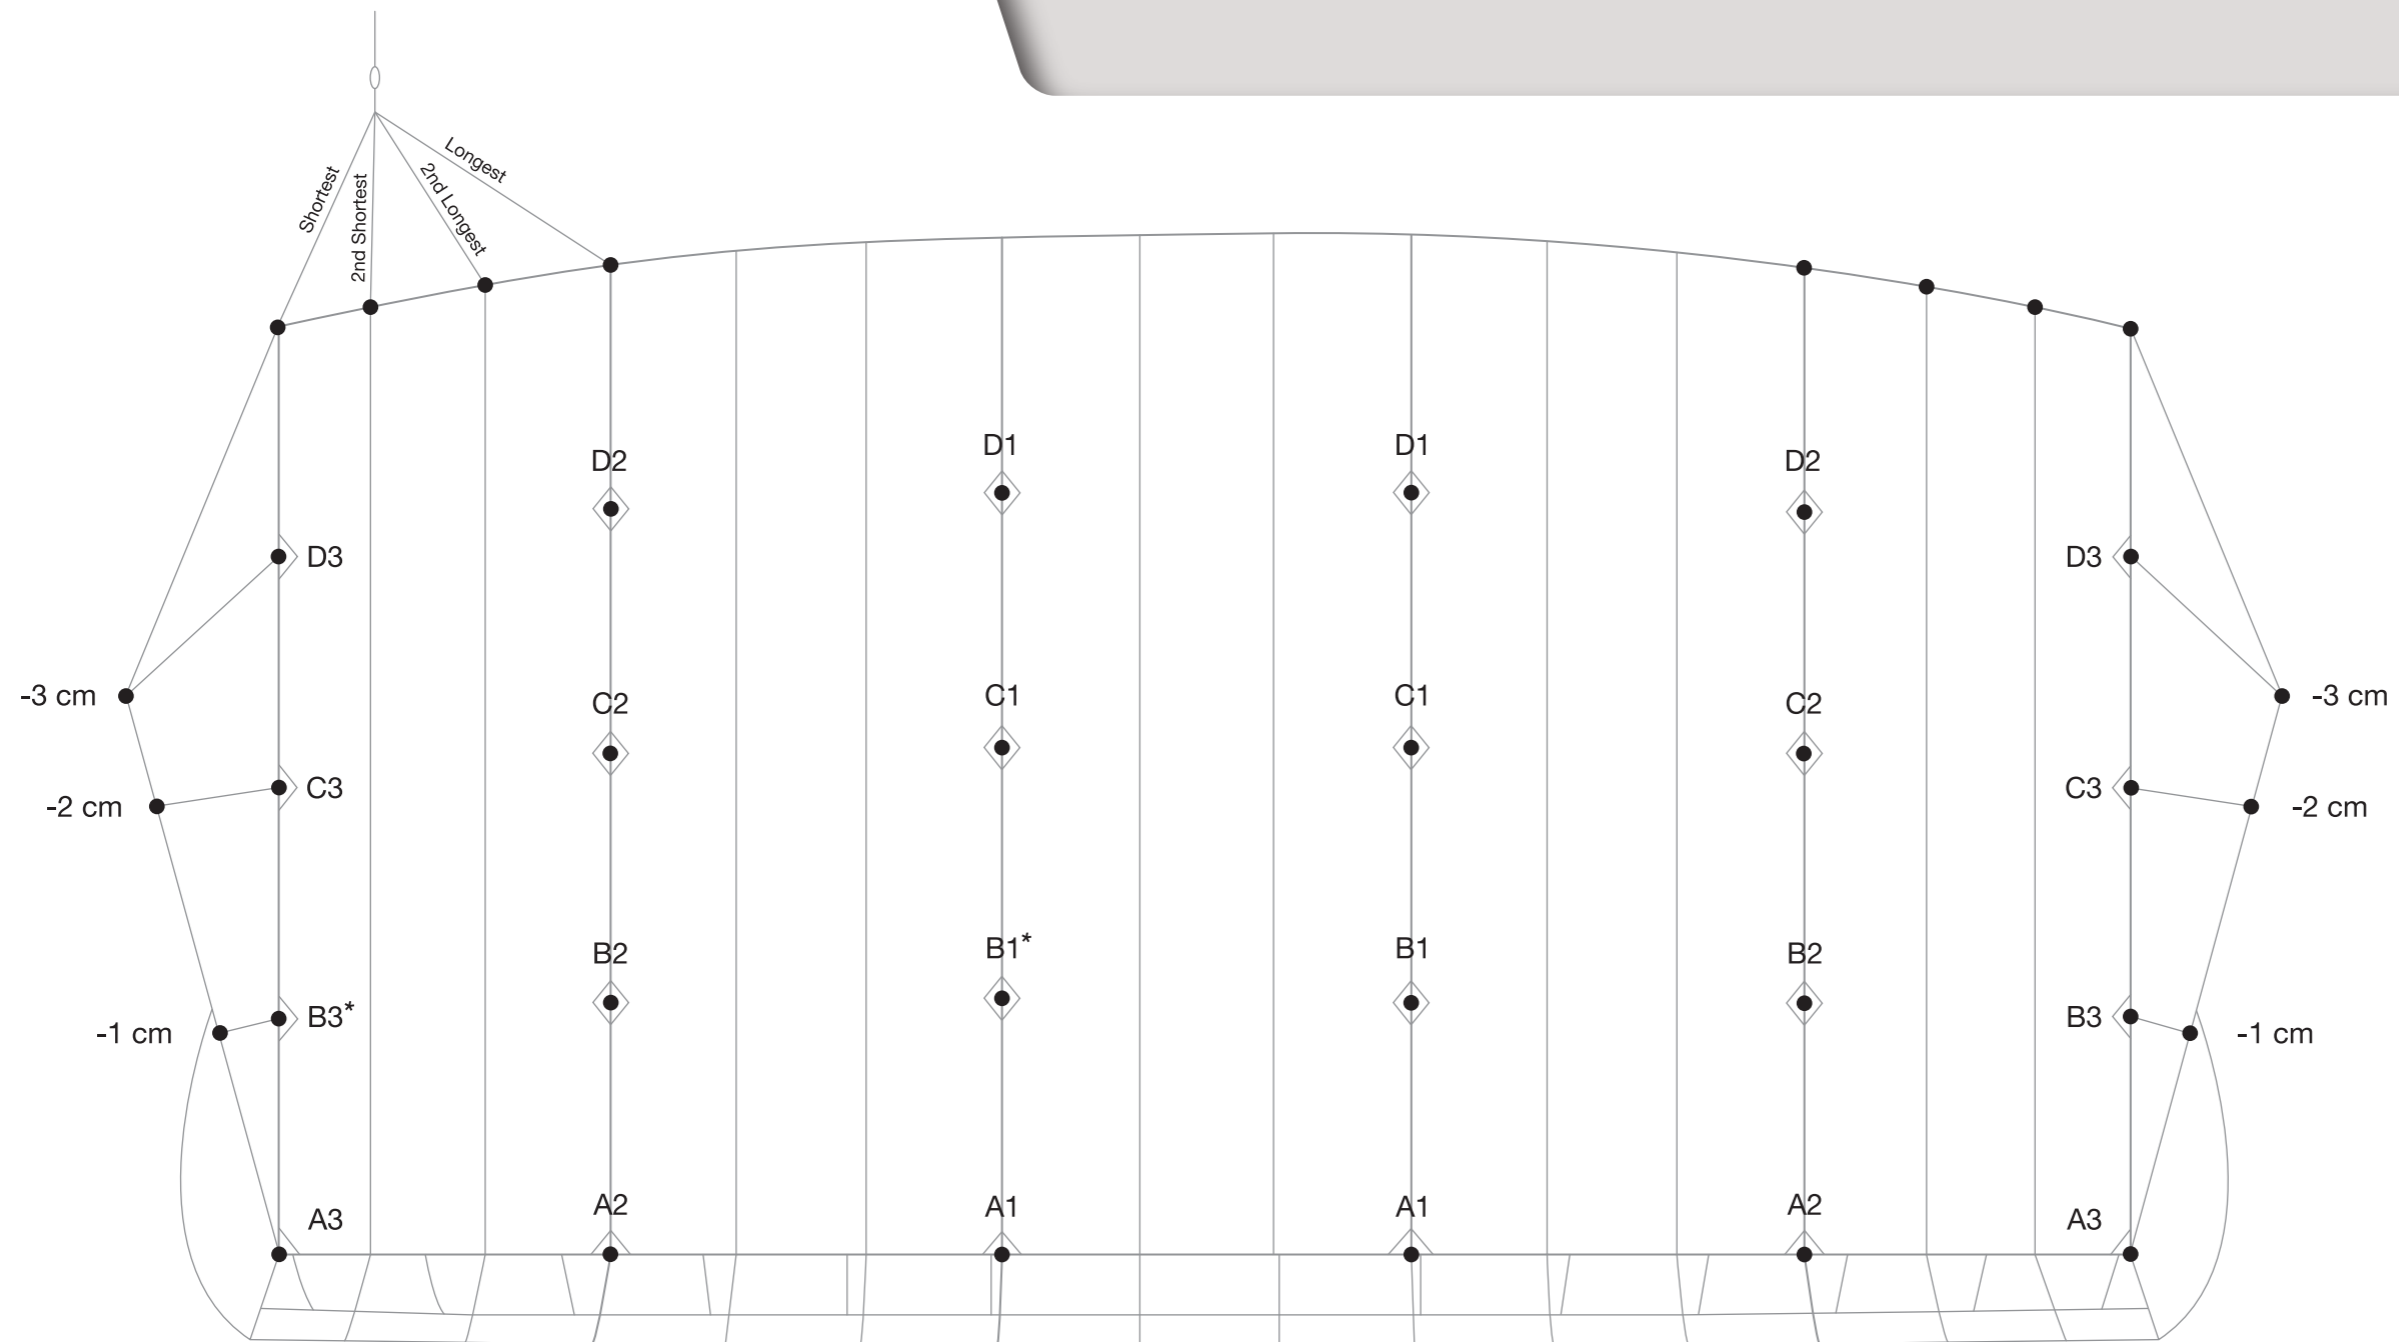

DAEDALUS MATRIX 2

This line map is specific to this line-set. Revisions can occur. Other manufacturers including Icarus Spain may label with different line position. Please, contact us if you require assistance or any information.

**B1 and B3 are continuous lines. Not Cascades from A lines.*

NZ AEROSPORTS LTD

Level 1, 137 Great North Road, Grey Lynn, Auckland, New Zealand
Phone: +64 9 360 0045, info@nzaerosports.com

www.nzaerosports.com