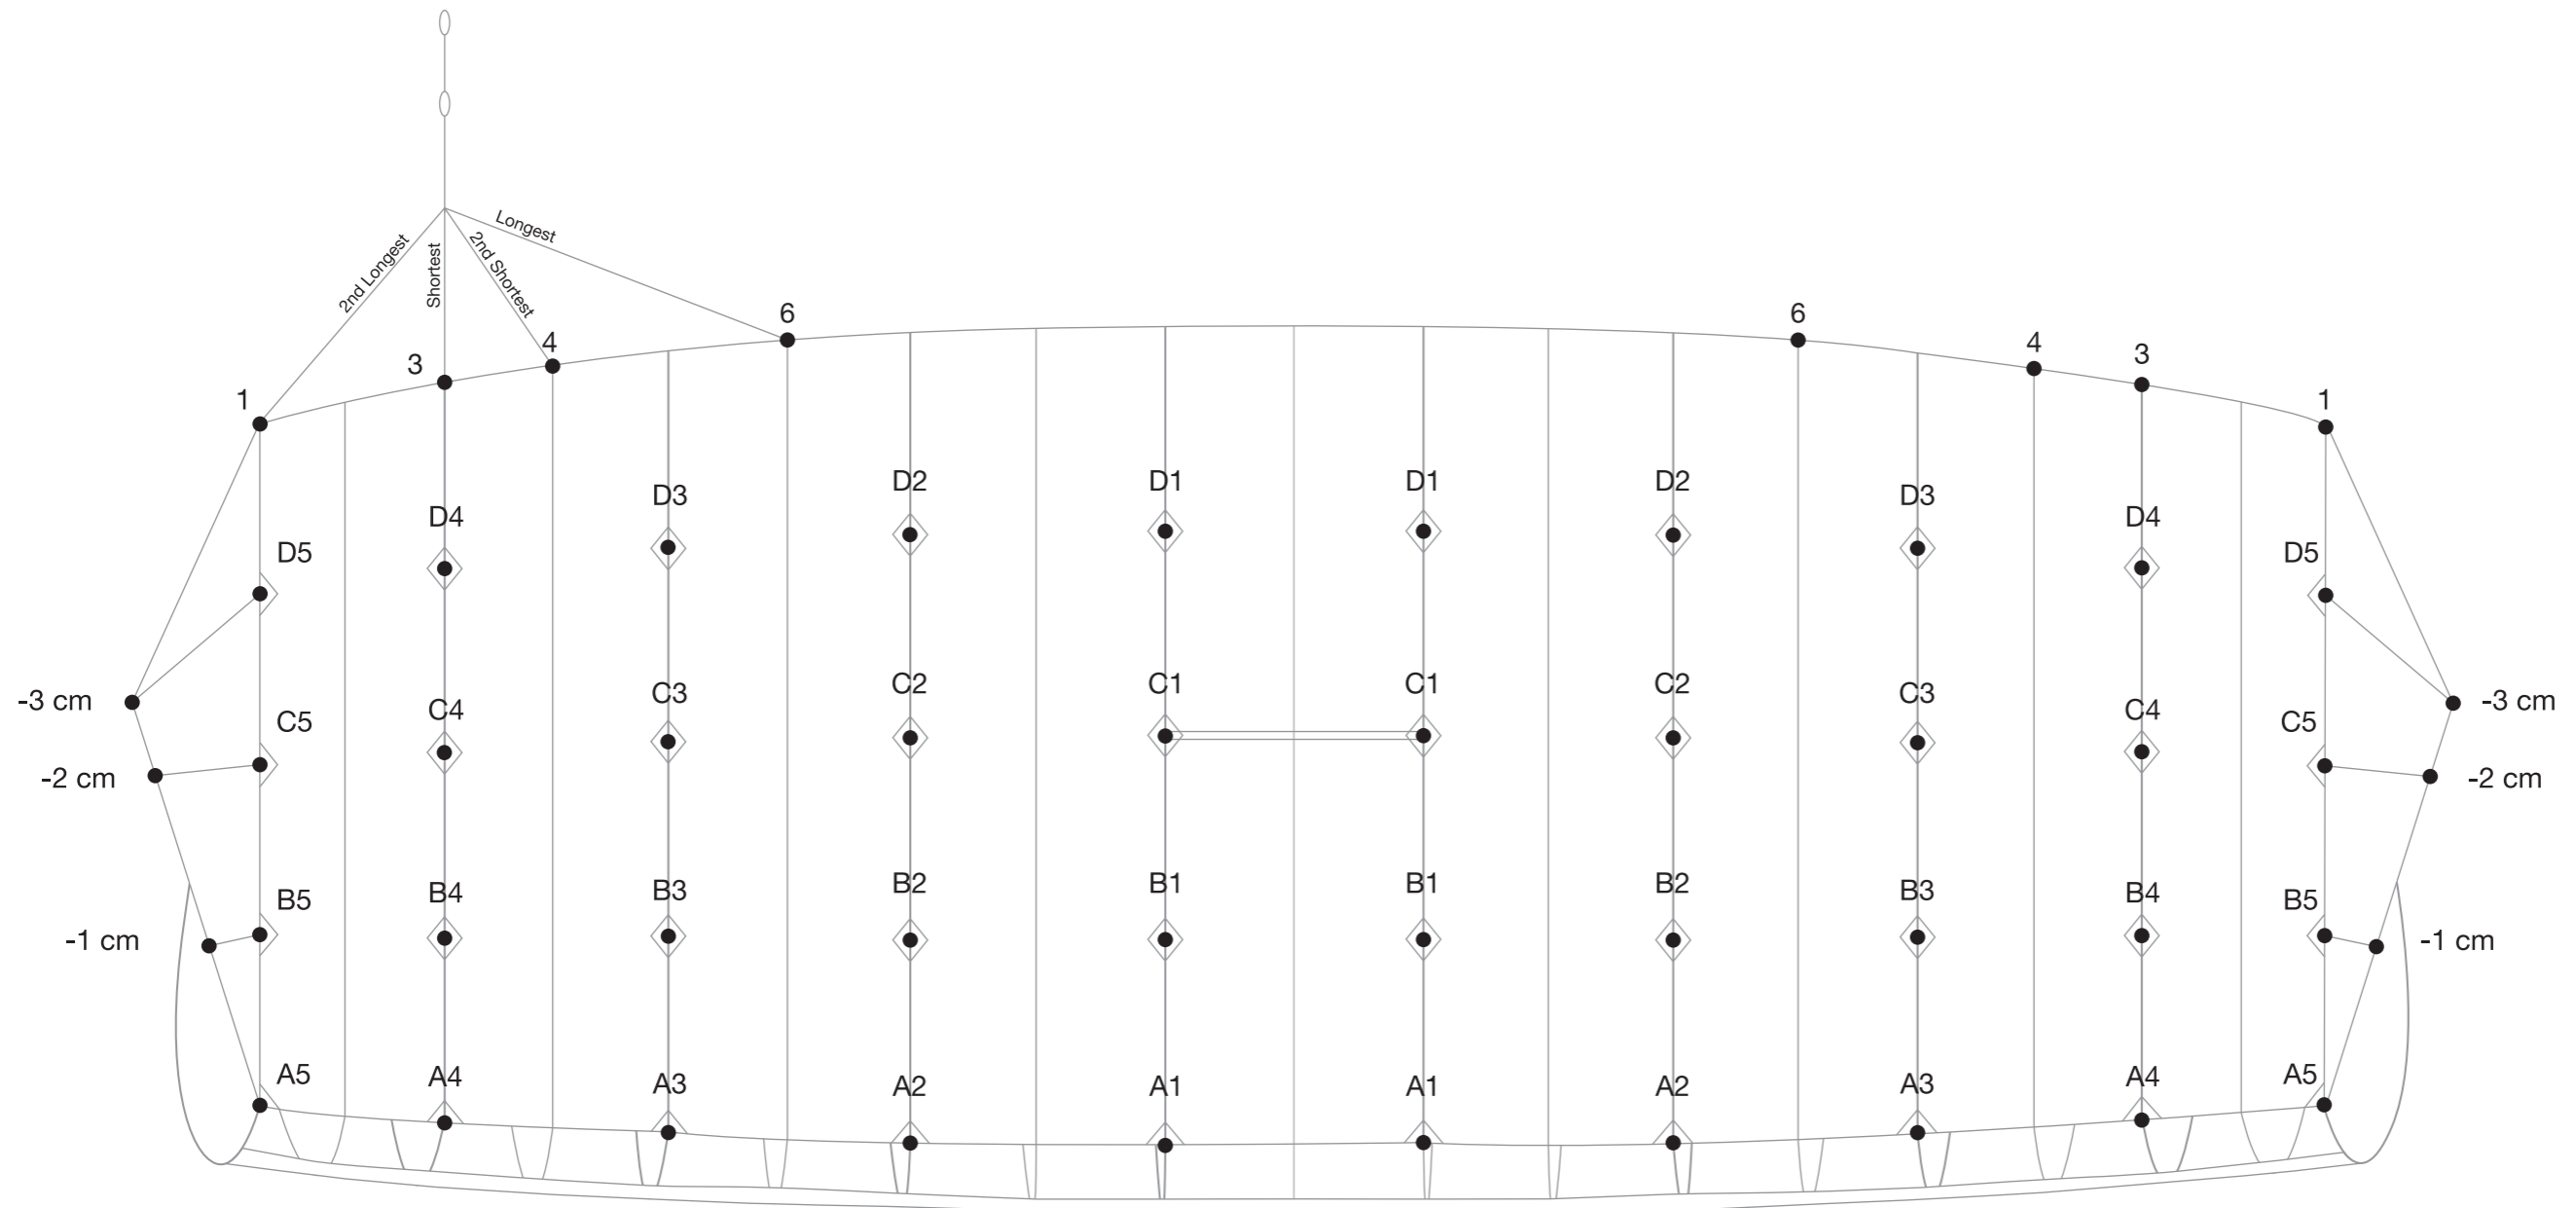

● ICARUS SAFIRE 3

This linemap is not for use with canopies with a DOM prior to March 2018 unless the Canopy serial number is detailed above.
 This Linemap is specific to the this lineset detailed above.
 Other manufacturers may label line attachment points and lines groups with alternative names. Please contact us if you require further assistance or information.