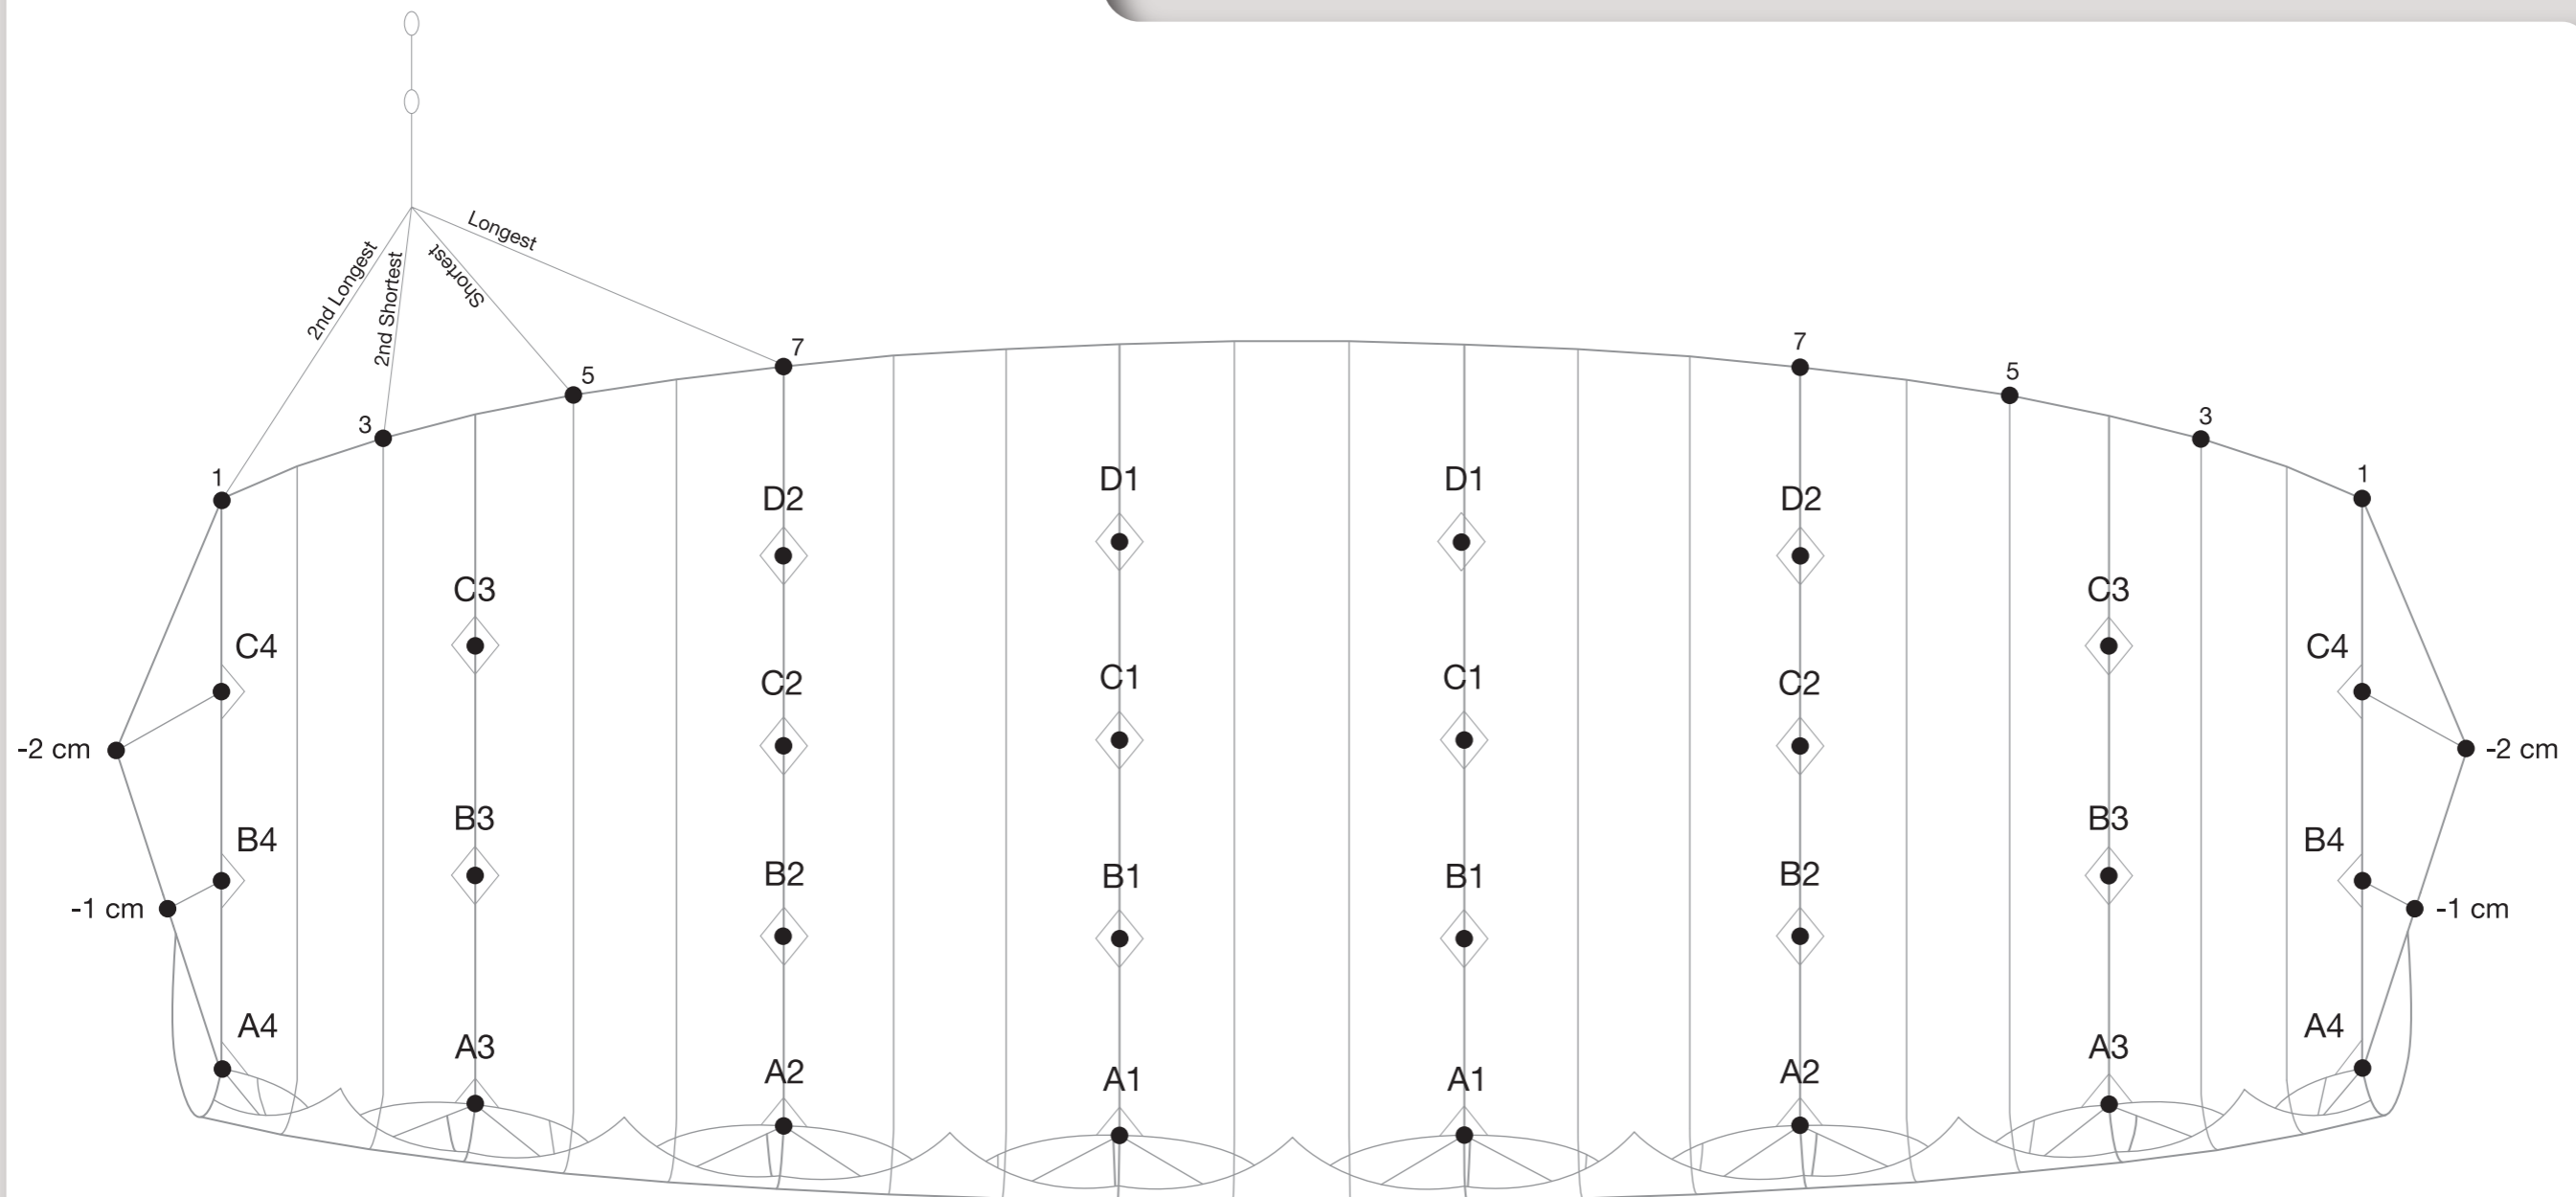

● JFX2

This line map is specific to this line-set. Revisions can occur.
Please, contact us if you require assistance or any information.

NZ AEROSPORTS LTD
Level 1, 137 Great North Road, Grey Lynn, Auckland, New Zealand
Phone: +64 9 360 0045, info@nzaerosports.com
www.nzaerosports.com