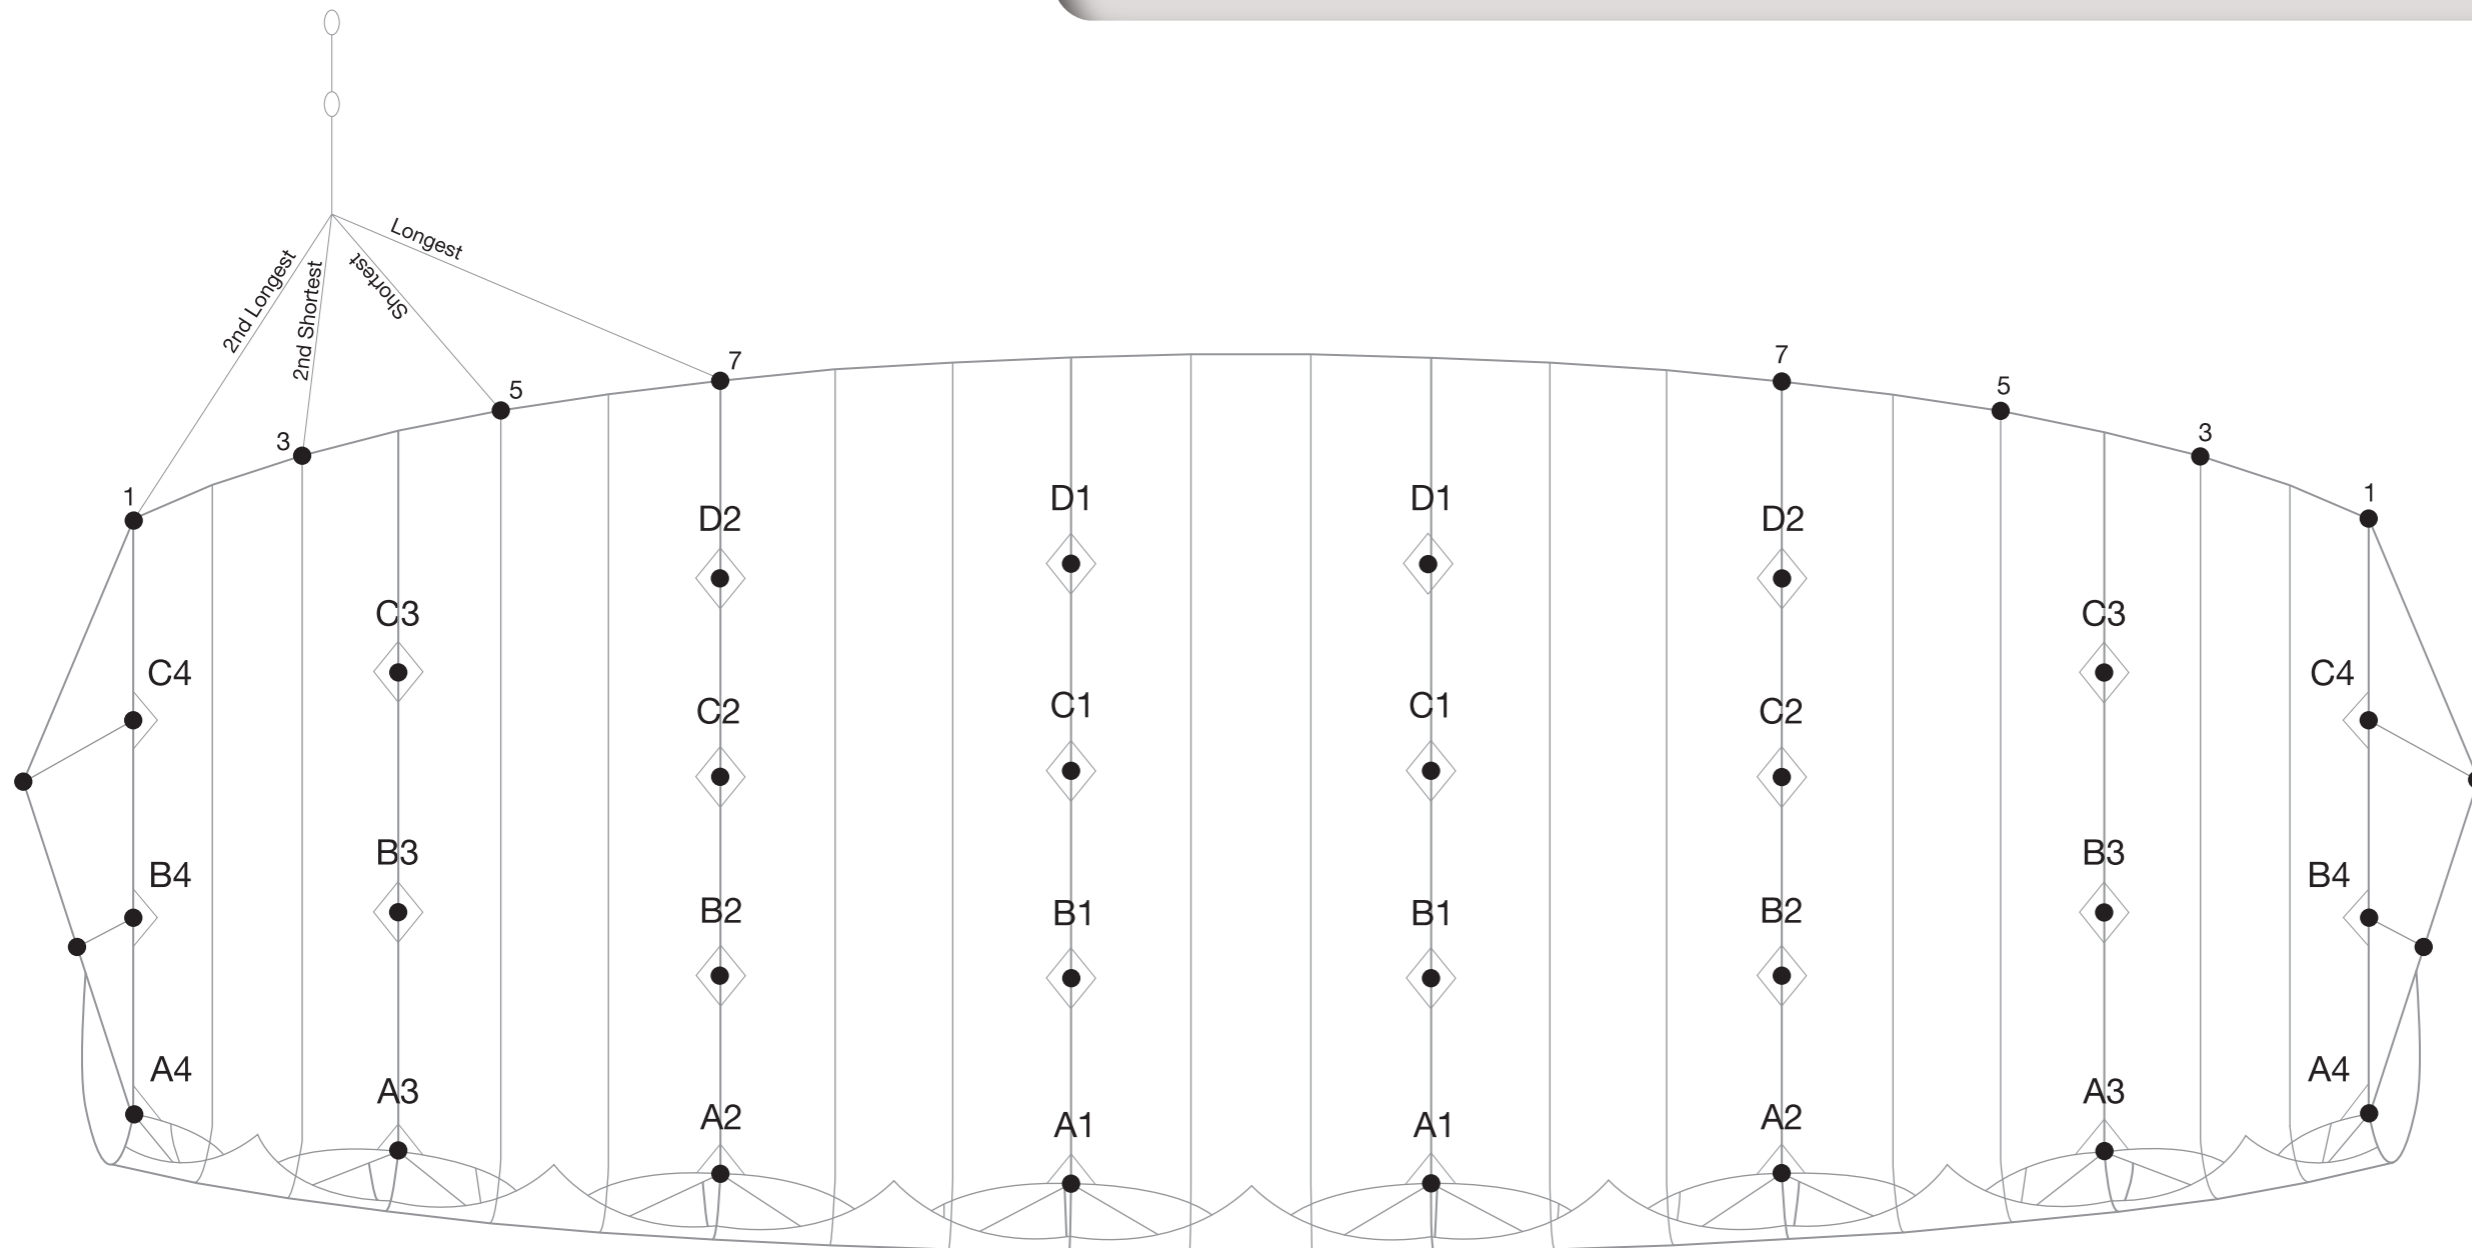

● JFX

This line map is specific to this line-set. Revisions can occur.
Please, contact us if you require assistance or any information.

NZ AEROSPORTS LTD
Level 1, 137 Great North Road, Grey Lynn, Auckland, New Zealand
Phone: +64 9 360 0045, info@nzaerosports.com
www.nzaerosports.com